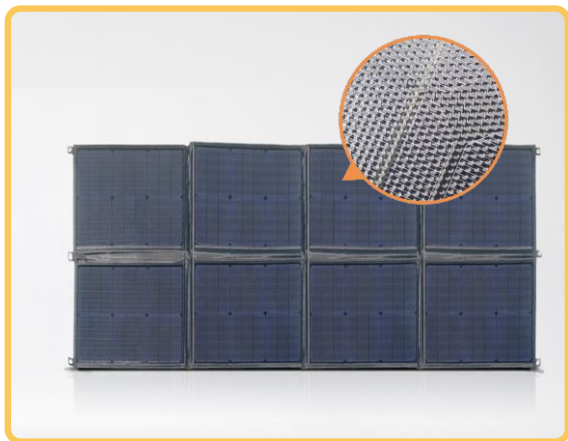

## FEATURES

- Special golf surface design; ETFE material from Japan
- High efficiency monocrystalline solar cells
- Foldable design and ultra-light weight, easy to carry
- Built-in voltage regulator

Good

Fair

Not Good

电压  $V_{mp}$   
18V

控制器 Controller  
10A / 12V

净重 N.W.  
6.55Kg

展开尺寸 Open Dimension  
1543\*853\*6mm

折叠尺寸 Folded Dimension  
414\*357\*95mm

Products for :